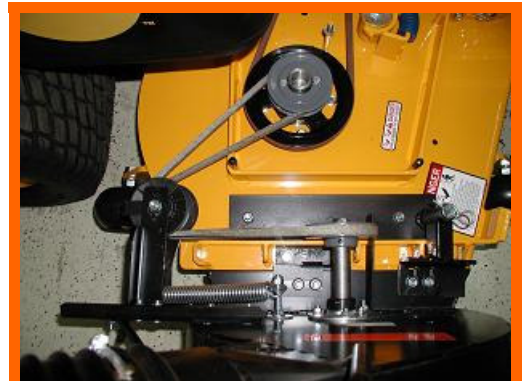

A whopping 14.5 bushels!

Adds only 8 inches to width!

Adds only 20 inches to length!

Two 60 gal cans

Good visibility!

Great material reduction !

Quick attach / detach

Easy to maintain