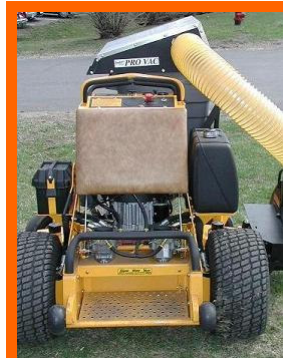

A whopping 14.5 bushels!

Adds only 8 inches to width!

Adds only 20 inches to length!

Two 60 gal cans

Good visibility!

Great material reduction !

Quick attach / detach

Easy to maintain